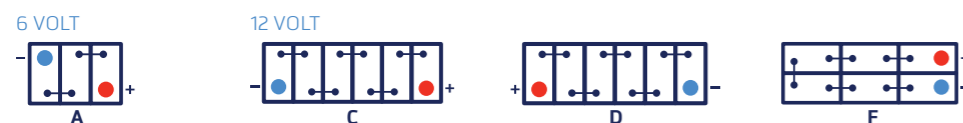

For charging recommendations, refer to the battery's specification sheet at centurybatteries.co.nz/resources/specification-sheets. *Supplied from a different supplier, not US made. Xi Crystal Plate Technology is not featured in this product. #Only available in the Century brand.