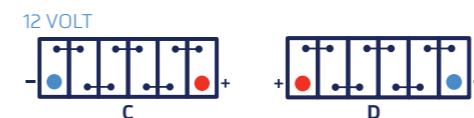

† Conditions apply. Refer to individual warranty statements attached to each battery. *Only available in the Century brand.