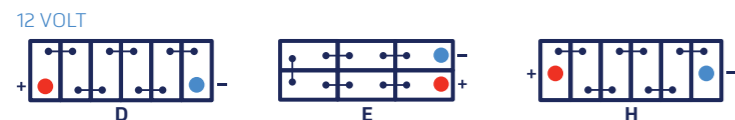

Extra Heavy Duty

The Extra Heavy Duty range is the clear choice for professional drivers. Incorporating industry leading design features and specialist internal components, this battery provides exceptional performance and longer life in heavy duty haulage applications.

BATTERY TYPE	WARRANTY †	VOLTS	CCA -18°C	RC @ 25°C	AH @ 20HR	[all measurements in mm]				POLARITY	WEIGHT KG	TERM. TYPE	HOLD DOWN	SPECIAL FEATURES
						L	W	H	TH					
EXTRA HEAVY DUTY														
DIN180MF*	24	12	1050	410	190	513	223	196	223	E	47.00	STD	-	CH, EFB, MF, PL, VR
N200L*	24	12	1150	480	225	518	274	216	238	E	58.10	STD	-	CH, CI, EFB, LM

*Only available in the Century brand.

Heavy Duty AGM

The Heavy Duty AGM range of premium batteries incorporate Absorbed Glass Mat (AGM) technology and robust positive plates that combine to deliver superior starting power, extreme cycle life and discharge capability.

BATTERY TYPE	WARRANTY †	VOLTS	CCA -18°C	RC @ 25°C	AH @ 20HR	[all measurements in mm]				POLARITY	WEIGHT KG	TERM. TYPE	HOLD DOWN	SPECIAL FEATURES
						L	W	H	TH					
HEAVY DUTY AGM														
AXD26R	24	12	750	140	75	260	172	200	220	D	19.70	STD	SIDE/END	AGM, EL, FA, MF, SL
AXD31-950	24	12	950	200	100	332	172	210	231	D	27.40	TWIN	-	AGM, CH, CV, FA, MF, PV
AXD31-950S	24	12	950	200	100	332	172	210	231	H	27.40	TH	-	AGM, CH, CV, FA, MF, PV

† Conditions apply. Refer to individual warranty statements attached to each battery.