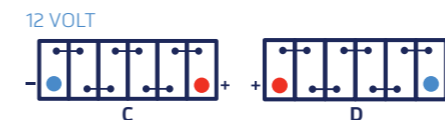

SUV, 4x4 & LIGHT COMMERCIAL RANGE

SUV, 4x4 & LIGHT COMMERCIAL RANGE