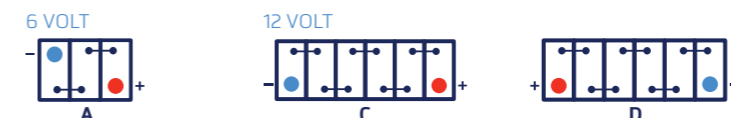

[†]Conditions apply. Refer to individual warranty statements attached to each battery.