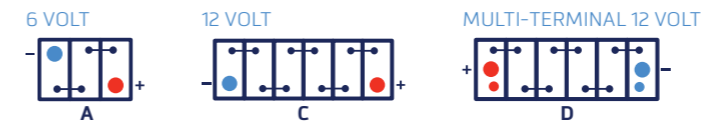

*Conditions apply. Refer to individual warranty statements attached to each battery. #Not recommended for semi-cycling applications.

Deep Cycle Plus & Flooded

Our Deep Cycle Plus and Flooded batteries are manufactured using the toughest internal lead components and latest design features to deliver long-lasting, dependable power.

BATTERY TYPE	WARRANTY 1	VOLTS	CCA -18°C	RC @ 25°C	AH @ 20HR	Dimensions (mm)				POLARITY	WEIGHT	TERM. TYPE	HOLD DOWN	SPECIAL FEATURES	
						L	W	H	TH						
DEEP CYCLE PLUS															
24DCMF	12	12	600	135	82	260	171	202	225	D	18.60	TWIN	SIDE	CH, CI, CV, FA, MF, MR, PL, SL, VR	
27DCMF	12	12	680	160	96	304	172	202	225	D	21.20	TWIN	SIDE	CH, CI, CV, FA, MF, MR, PL, SL, VR	
30DCMF	12	12	680	200	110	330	173	217	239	D	25.00	TWIN	SIDE	CH, CI, CV, FA, MF, MR, PL, SL, VR	
DEEP CYCLE FLOODED															
12DC	12	6	-	-	105	227	172	184	210	A	15.80	STD	-	GM, LM, VR	
D23LTMF	12	12	-	-	65	231	171	202	222	C	17.10	STD	-	CH, CI, GM, MF, MR, PL, VR	

*Conditions apply. Refer to individual warranty statements attached to each battery.