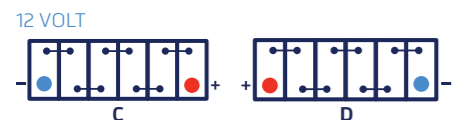

Hi Performance

Hi Performance batteries feature hard wearing internal components to reduce corrosion and enhance vibration resistance, while producing dependable power and performance.

BATTERY TYPE	WARRANTY ¹	VOLTS	CCA -18°C	RC @ 25°C	AH @ 20HR	Dimensions (all measurements in mm)				POLARITY	WEIGHT (KG)	TERM. TYPE	HOLD DOWN	SPECIAL FEATURES
						L	W	H	TH					
Hi PERFORMANCE														
N70ZZLMFHP	24	12	680	145	80	304	172	202	225	C	20.00	STD	-	CH, CI, CV, FA, MF, MR, PL, VR
N70ZZMFHP	24	12	680	145	80	304	172	202	225	D	20.00	STD	-	CH, CI, CV, FA, MF, MR, PL, VR
NS70LMFHP	24	12	600	130	70	260	174	202	225	C	17.40	STD	SIDE	CH, CI, CV, FA, MF, MR, PL, VR
NS70MFHP	24	12	600	130	70	260	174	202	225	D	17.40	STD	SIDE	CH, CI, CV, FA, MF, MR, PL, VR
Hi PERFORMANCE MAINTAINABLE														
N70Z	24	12	620	130	75	304	172	202	225	D	19.50	STD	-	CH, FA, LM, MR
N70ZL	24	12	620	130	75	304	172	202	225	C	19.50	STD	-	CH, FA, LM, MR
NS70	24	12	580	120	70	260	174	202	225	D	17.90	STD	SIDE	CH, FA, LM, MR, SL
NS70L	24	12	580	120	70	260	174	202	225	C	17.90	STD	SIDE	CH, FA, LM, MR, SL

¹ Conditions apply. Refer to individual warranty statements attached to each battery.