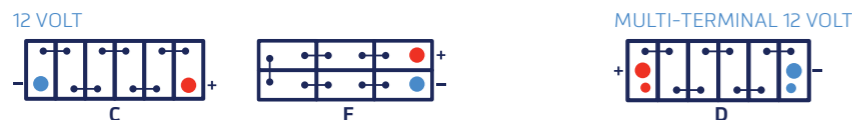

*Conditions apply. Refer to individual warranty statements attached to each battery. #Not recommended for semi-cycling applications.

Deep Cycle Plus & Flooded

Our Deep Cycle Plus and Flooded batteries are manufactured using the toughest internal lead components and latest design features to deliver long-lasting, dependable power.

BATTERY TYPE	WARRANTY 1	VOLTS	CCA -18°C	RC @ 25°C	AH @ 20HR	Dimensions (mm)				POLARITY	WEIGHT	TERM. TYPE	HOLD DOWN	SPECIAL FEATURES	
						L	W	H	TH						
DEEP CYCLE PLUS															
24DCMF	12	12	600	135	82	260	171	202	225	D	18.60	TWIN	SIDE	CH, CI, CV, FA, MF, MR, PL, SL, VR	
27DCMF	12	12	680	160	96	304	172	202	225	D	21.20	TWIN	SIDE	CH, CI, CV, FA, MF, MR, PL, SL, VR	
30DCMF	12	12	680	200	110	330	173	217	239	D	25.00	TWIN	SIDE	CH, CI, CV, FA, MF, MR, PL, SL, VR	
DEEP CYCLE FLOODED															
12DC	12	6	-	-	105	227	172	184	210	A	15.80	STD	-	GM, LM, VR	
D23LTMF	12	12	-	-	65	231	171	202	222	C	17.10	STD	-	CH, CI, GM, MF, MR, PL, VR	

*Conditions apply. Refer to individual warranty statements attached to each battery.